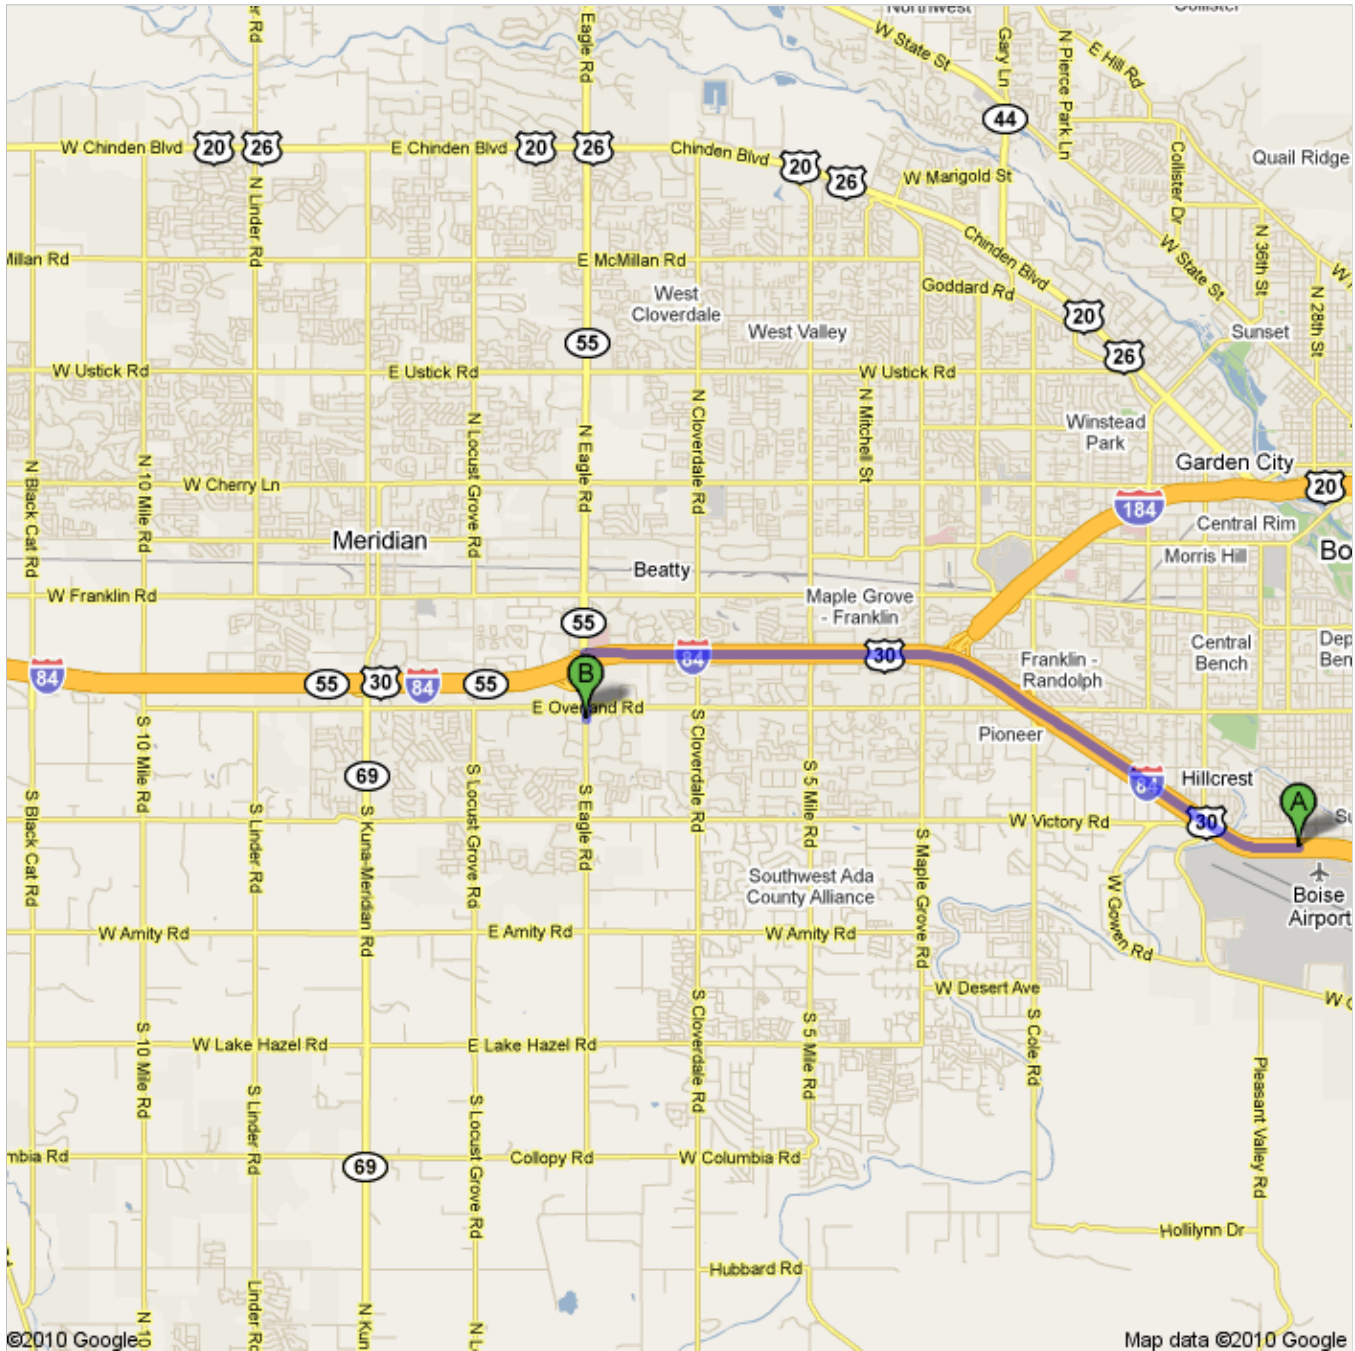

Directions to Courtyard by Marriott Boise West - Meridian

1789 South Eagle Road, Meridian, ID 83642 - (208) 888-0800

7.5 mi – about 9 mins

Save trees. Go green!
 Download Google Maps on your phone at google.com/gmm

 I-84 W

1. Head **west** on **I-84 W** toward **Exit 52**
About 6 mins

go 6.5 mi
total 6.5 mi

2. Take exit **46** toward **S Eagle Rd**
About 1 min

go 0.4 mi
total 6.9 mi

3. Turn **left** at **S Eagle Rd**
Destination will be on the right
About 2 mins

go 0.6 mi
total 7.5 mi

 Courtyard by Marriott Boise West - Meridian
1789 South Eagle Road, Meridian, ID 83642 - (208) 888-0800

These directions are for planning purposes only. You may find that construction projects, traffic, weather, or other events may cause conditions to differ from the map results, and you should plan your route accordingly. You must obey all signs or notices regarding your route.

Map data ©2009, Google

Directions weren't right? Please find your route on maps.google.com and click "Report a problem" at the bottom left.